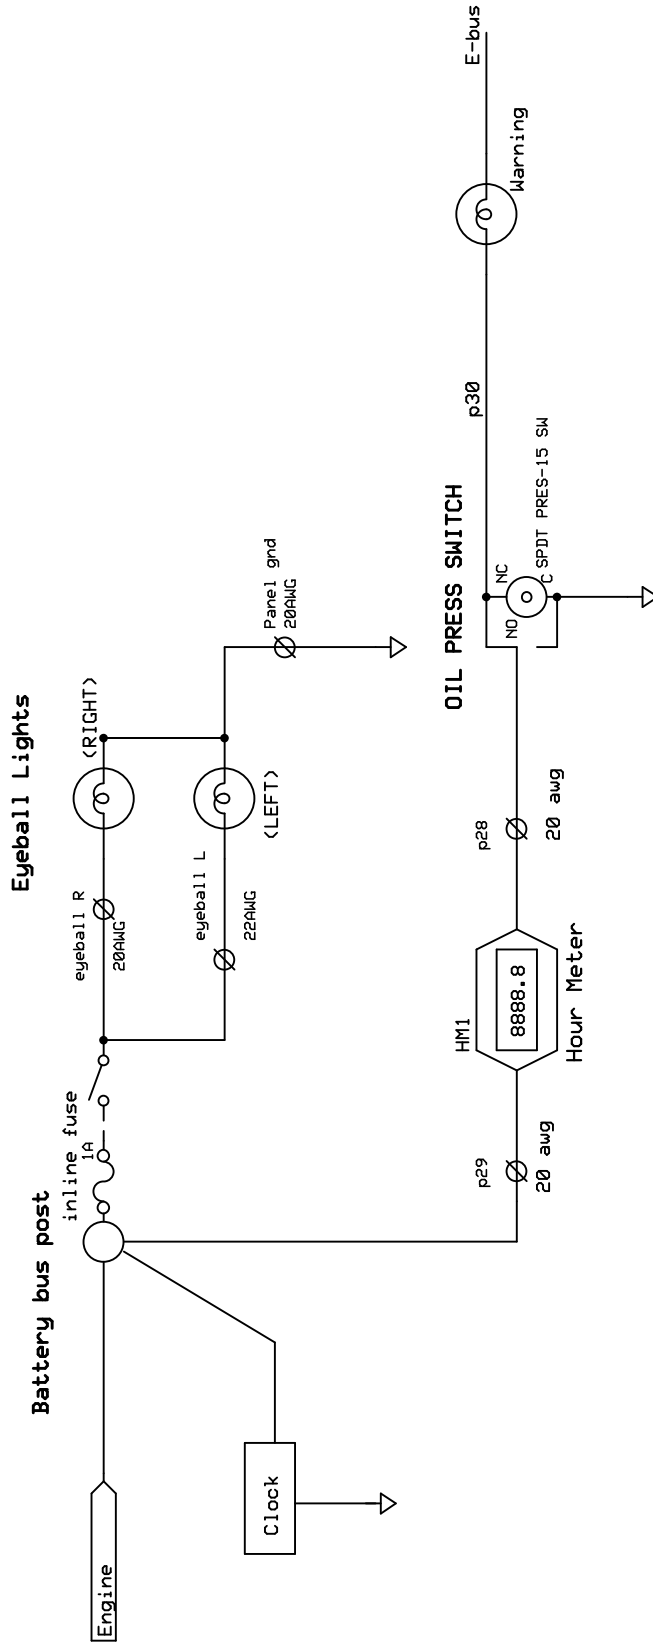

Phone and Mic wires

Blue: Lo

White: Left (phone) Key (mic)

Orange: Right (phone) Audio (mic)

RY9A N103LF

IFR Electrical System

T. C. Chang

Rev 2.0
172272006

Battery bus